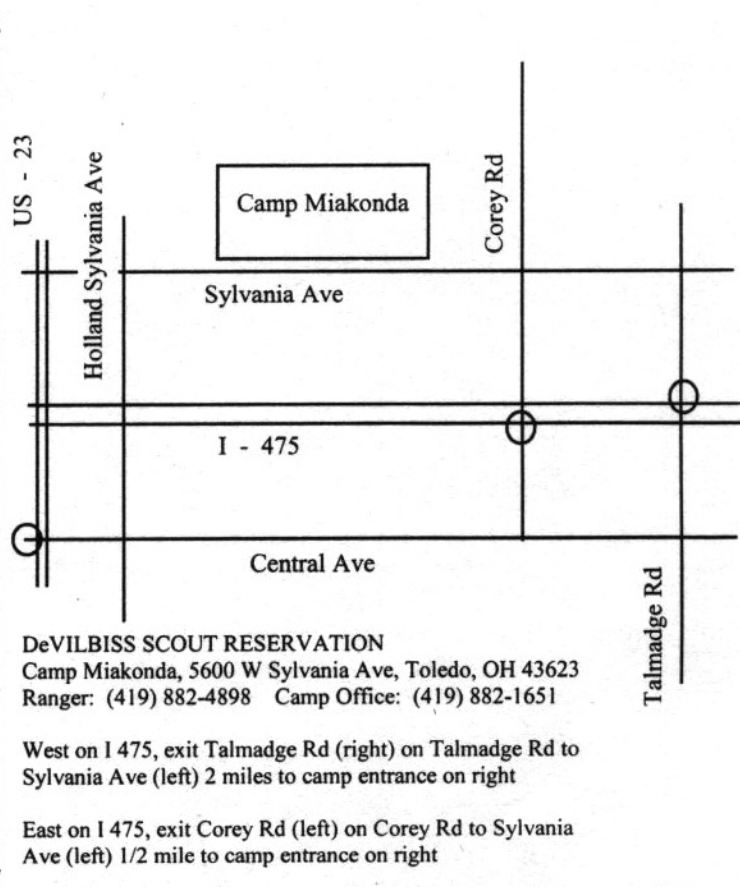

ERIE SHORES COUNCIL #460 (800/419) 241-7293
 SCOUT SERVICE CENTER (419) 241-6769 Fax
 One Stranahan Square, #226 toledobsa@toledobsa.com
 Toledo, OH 43604

One Stranahan Square (Community Services Building) is located between Jackson St., Superior St., Orange St. and Summit St. Enter the parking lot off Superior St. Parking is free! Just have your parking ticket validated in the office. The office and Scout Shop are on the second floor in Suite #226.

PIONEER SCOUT RESERVATION
 Camp Frontier, 07 371 RDS, Pioneer, OH 43554
 Ranger (419) 459-4486

West on Ohio Turnpike to Ohio Route #15 (Turnpike Exit #2). North on Route 15 into the town of Pioneer, Ohio. Left (west) at the first light onto Williams County Road "R" for 6 miles to Williams County Road 8. Right (north) on CR 8 for 1 mile. Left (west) at Country Road "S" and drive 1 mile to the camp entrance on the right (north) side of the road.

Alternative: Central Avenue (RT 20) or Airport Highway out of Toledo.

Michigan: West on Territorial Rd. to Robison Rd. (left) to County Road "S" (right) to camp entrance on right.