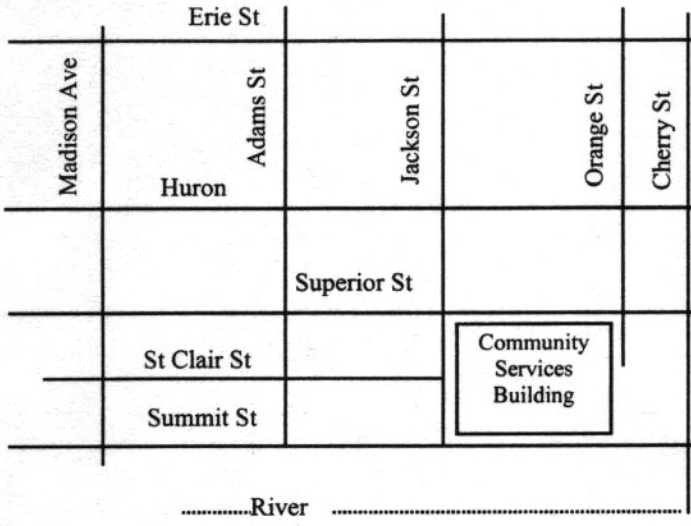

ERIE SHORES COUNCIL #460 (800/419) 241-7293
 SCOUT SERVICE CENTER (419) 241-6769 Fax
 One Stranahan Square, #226 toledobsa@toledobsa.com
 Toledo, OH 43604

One Stranahan Square (Community Services Building) is located between Jackson St., Superior St., Orange St. and Summit St. Enter the parking lot off Superior St. Parking is free! Just have your parking ticket validated in the office. The office and Scout Shop are on the second floor in Suite #226.

PIONEER SCOUT RESERVATION
 Camp Frontier, 07 371 RDS, Pioneer, OH 43554
 Ranger (419) 459-4486

West on Ohio Turnpike to Ohio Route #15 (Turnpike Exit #2). North on Route 15 into the town of Pioneer, Ohio. Left (west) at the first light onto Williams County Road "R" for 6 miles to Williams County Road 8. Right (north) on CR 8 for 1 mile. Left (west) at Country Road "S" and drive 1 mile to the camp entrance on the right (north) side of the road.

Alternative: Central Avenue (RT 20) or Airport Highway out of Toledo.

Michigan: West on Territorial Rd. to Robison Rd. (left) to County Road "S" (right) to camp entrance on right.